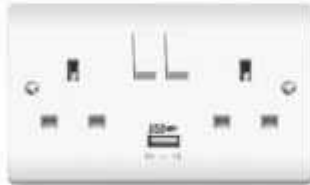

Dx207 TV
1gang TV outlet

Dx209
1gang SAT outlet

Dx208 TL
1gang 4Wire RJ11
Telephone outlet

Dx209 C6
1gang 8Wire RJ45
Data outlet

Dx209 2C6
2gang 8Wire RJ45
Data outlet

DX2003
3A fused outlet

DX2113
13A fused outlet
with switch

DX2120
20A outlet

DX2145
45A outlet

DX2245 N
45A Cooker outlet

DX2013 USB
Switch socket single
with USB 2.1a

Dx2213 USB
Switch socket double
with USB 2.1a

Dx2013 UNI
Switch socket universal
Single

Dx2213 UNI
Switch socket universal
Double

DX2013 UNI USB
Switch socket universal
single with USB 2.1a

Dx2213 UNI USB
Switch socket universal
double with USB 2.1a

product
Catalogue

Our distributor / stockist

● We reserve the right to amend any information included in this publication without prior notice. Such modifications, along with errors and printing errata, shall not constitute grounds for compensation. All rights reserved.