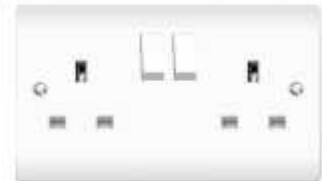

DX2015 15AX 250V ~
1gang switched socket

DX2213 13AX 250V ~
2gang switched socket

Dx2213 DP 13AX 250V ~
2gang switched socket
with D/P switch

DX210 I
Intermediate Switch

DX201
1gang Blank Plate

Communication Technology,
Systems Technology