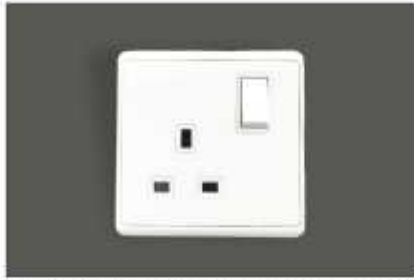

the integration of frame and the middle seat makes the product strong and difficult to deform.