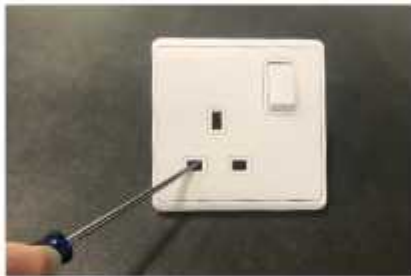

the appearance of Switch buttons is elegant that you can even put the whole hand on it which brings a different experience than ever before.

LED Switch and Socket is design with indicator lamp line makes the over all appearance attractive and generous.