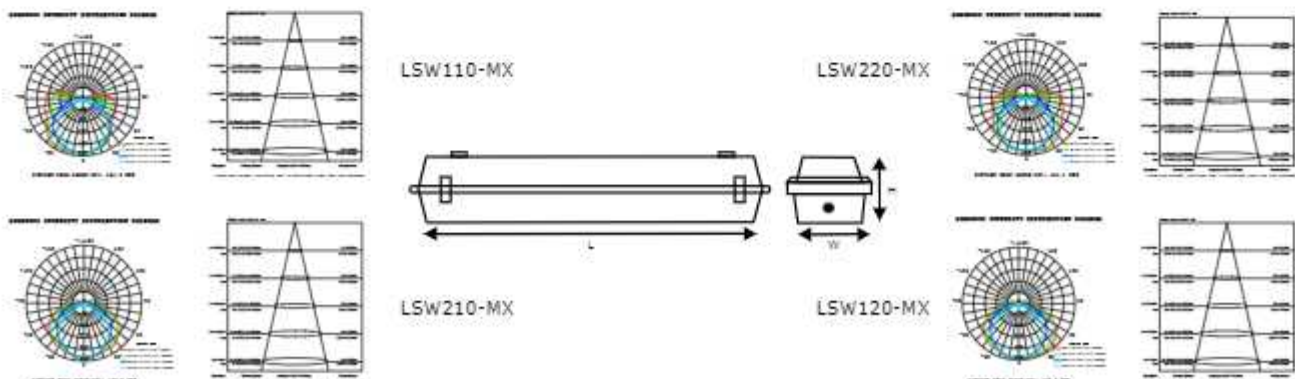

Energising Tomorrow

TECHNICAL DATA

Product Code	LSW110-MX	LSW210-MX	LSW120-MX	LSW220-MX
Power	1X10W	2X10W	1X20W	2X20W
Voltage	220-240V AC	220-240V AC	220-240V AC	220-240V AC
Luminous Flux*	1000 Lm	2000 Lm	2000 Lm	4000 Lm
Efficacy	100 Lm/W	100 Lm/W	100 Lm/W	100 Lm/W
Energy efficiency	A+	A+	A+	A+
Net weight	0.83 Kg	1.22 Kg	1.64 Kg	2.28 Kg
CRI	> 80	> 80	> 80	> 80
Beam angle	220°	220°	220°	220°
Operating temperature	-20 °C to+40 °C	-20 °C to+40 °C	-20 °C to+40 °C	-20 °C to+40 °C
Storage temperature	Up to 50°C	Up to 50°C	Up to 50°C	Up to 50°C
Body Material	Poly Carbonate	Poly Carbonate	Poly Carbonate	Poly Carbonate
CCT	3000K / 6500K	3000K / 6500K	3000K / 6500K	3000K / 6500K
IP	65	65	65	65
Dimmable	No	No	No	No
Life Time	30,000Hrs	30,000Hrs	30,000Hrs	30,000Hrs
Cover	Clear Cover	Clear Cover	Clear Cover	Clear Cover
Finishing color	Grey	Grey	Grey	Grey
Mounting	Surface/ Hanging	Surface/ Hanging	Surface/ Hanging	Surface/ Hanging
Size in mm (LXWXH)	650X80X86	650X120X85	1265X80X86	1265X120X85

*Lumen may change subject to lamp wattage

TECHNICAL DATA

Product Code	LSW130-MX	LSW230-MX
Power	1x24W	2x30W
Voltage	220-240V AC	220-240V AC
Luminous Flux*	2400 Lm	6000 Lm
Efficacy	100 Lm/W	100 Lm/W
Energy efficiency	A+	A+
Net weight	2.3 Kg	2.81 Kg
CRI	> 80	> 80
Beam angle	220°	220°
Operating temperature	-20 °C to + 40 °C	-20 °C to + 40 °C
Storage temperature	Up to 50°C	Up to 50°C
Material	Poly Carbonate Body	Poly Carbonate Body
CCT	3000K / 6500K	3000K / 6500K
IP	65	65
Dimmable	No	No
Life Time	30,000Hrs	30,000Hrs
Cover	Clear Cover	Clear Cover
Finishing color	Grey	Grey
Mounting	Surface/ Hanging	Surface/ Hanging
Size in mm (LxWxH)	1560X80X86	1560X120X85