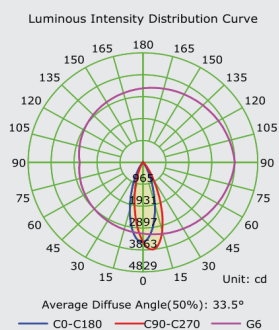

 **Warranty : 5 Years**

PRODUCT DIMENSION

10*2W

CERTIFICATIONS

BASIC DETAILS

SELECTION TABLE

10w

Luman/watt
80Lm/w

Dimension
147*44*31mm

Cutout
141*36mm

20w

Luman/watt
80Lm/w

Dimension
280*44*31mm

Cutout
275*36mm

OPTION ON REQUEST

 Beam Angle