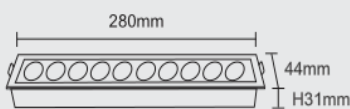

LYNEX

RECESSED LINEAR SPOT LIGHT

PSLS10W-PC | PSL20W-PC

PRODUCT DESCRIPTION

The PROSYS Lynex Recessed Linear Spot Light is a premium architectural lighting solution designed to deliver precise illumination with a sleek, minimalist aesthetic. Engineered for modern commercial, residential, and hospitality spaces, this fixture combines the clean lines of a recessed linear profile with the focused performance of a spot light, providing both ambient and accent lighting in a single elegant form.

 **Warranty : 5 Years**

PRODUCT DIMENSION

10*2W

CERTIFICATIONS

BASIC DETAILS

SELECTION TABLE

10w

Luman/watt
80Lm/w

Dimension
147*44*31mm

Cutout
141*36mm

20w

Luman/watt
80Lm/w

Dimension
280*44*31mm

Cutout
275*36mm

OPTION ON REQUEST

 Beam Angle