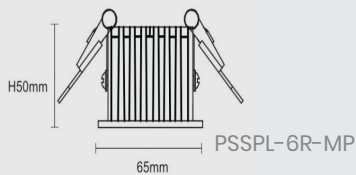

RAYON | SPOT LIGHT

PSSPL-6R-MP | PSSPL-12R-MP

PRODUCT DESCRIPTION

The RAYON Square Frame Spotlight is a masterpiece of architectural lighting - where geometric precision meets modern performance. Designed with a distinct square frame aesthetic, RAYON offers a bold yet refined presence that enhances ceilings with a touch of sophistication. Its advanced LED technology delivers powerful, uniform light with exceptional clarity and control, making it ideal for contemporary interiors that value both style and substance.

LIFE HOURS : 50000H

PRODUCT DIMENSION

PSSPL-6R-MP

PSSPL-12R-MP

55°x115mm
2*6W

Luminous Intensity Distribution Curve

CERTIFICATIONS

BASIC DETAILS

-  **Wattage**
6W | 2*6W
-  **Colour Temperature**
3000K | 4000K | 6500K
-  **Operational Voltage**
AC 220-240V
-  **Frequency**
50/60Hz
-  **Power Factor**
0.9
-  **IP Rating**
IP 20
-  **Rated Output Voltage**
15-24V
-  **CRI**
≥80
-  **Material**
DIE CASTING ALUMINIUM
-  **Body Finish**
WHITE / BLACK
-  **Operating Temp**
0°C to 45°C

SELECTION TABLE

6W

Efficacy
60Lm/W

Dimension
65mm*65mm*H50mm

Cutout
55mm*55mm

2*6W

Efficacy
60Lm/W

Dimension
126mm*65mm*H52mm