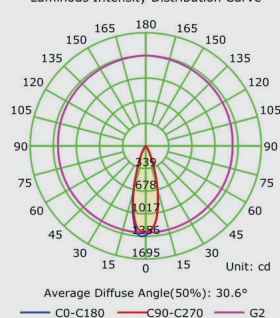

LIFE HOURS : 50000H

PRODUCT DIMENSION

PSSPL-6R-MP

PSSPL-12R-MP

55°x115mm
2*6W

Luminous Intensity Distribution Curve

CERTIFICATIONS

BASIC DETAILS

-  **Wattage**
6W | 2*6W
-  **Colour Temperature**
3000K | 4000K | 6500K
-  **Operational Voltage**
AC 220-240V
-  **Frequency**
50/60Hz
-  **Power Factor**
0.9
-  **IP Rating**
IP 20
-  **Rated Output Voltage**
15-24V
-  **CRI**
≥80
-  **Material**
DIE CASTING ALUMINIUM
-  **Body Finish**
WHITE / BLACK
-  **Operating Temp**
0°C to 45°C

SELECTION TABLE

6W

Efficacy
60Lm/W

Dimension
65mm*65mm*H50mm

Cutout
55mm*55mm

2*6W

Efficacy
60Lm/W

Dimension
126mm*65mm*H52mm