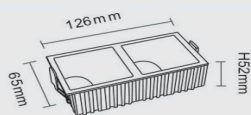

RAYON | SPOT LIGHT

PSSPL-6R-MP | PSSPL-12R-MP

PRODUCT DESCRIPTION

The RAYON Square Frame Spotlight is a masterpiece of architectural lighting - where geometric precision meets modern performance. Designed with a distinct square frame aesthetic, RAYON offers a bold yet refined presence that enhances ceilings with a touch of sophistication. Its advanced LED technology delivers powerful, uniform light with exceptional clarity and control, making it ideal for contemporary interiors that value both style and substance.

LIFE HOURS : 50000H

PRODUCT DIMENSION

PSSPL-6R-MP

PSSPL-12R-MP

55°x115mm
2*6W

Luminous Intensity Distribution Curve

CERTIFICATIONS

BASIC DETAILS

SELECTION TABLE

6W

Efficacy
60Lm/W

Dimension
65mm*65mm*H50mm

Cutout
55mm*55mm

2*6W

Efficacy
60Lm/W

Dimension
126mm*65mm*H52mm