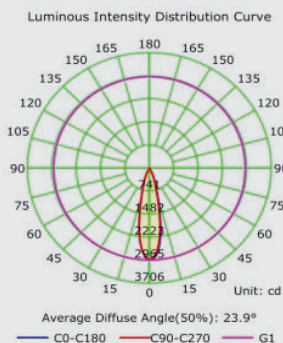

LIFE HOURS : 50000H

PRODUCT DIMENSIONS

CERTIFICATIONS

BASIC DETAILS

- Wattage**
7W | 12W
- Colour Temperature**
3000K | 4000K | 6500K
- Operational Voltage**
AC 220-240V
- Frequency**
50/60Hz
- Power Factor**
0.9
- IP Rating**
IP 20
- Rated Output Voltage**
24-36V
- CRI**
≥80
- Material**
DIE CASTING ALUMINIUM
- Body Finish**
WHITE / BLACK
- Operating Temp**
0°C to 45°C

SELECTION TABLE

7W

Efficacy
65LM/W

Luminous
460Lm

Dimension
Ø76mm*65mm

Cutout
Ø65mm

12W

Efficacy
65LM/W

Luminous
780Lm

Dimension
Ø85mm*72mm

Cutout
Ø75mm

OPTION ON REQUEST

Beam Angle / Body Color / CRI

Emergency Battery Backup

Dimming Control     

Tunable White