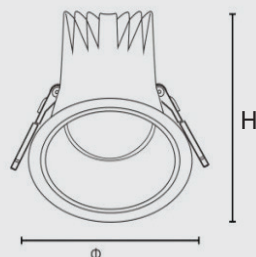

LIFE HOURS : 50000H

PRODUCT DIMENSIONS

CERTIFICATIONS

BASIC DETAILS

- Wattage**
7W | 12W
- Colour Temperature**
3000K | 4000K | 6500K
- Operational Voltage**
AC 220-240V
- Frequency**
50/60Hz
- Power Factor**
0.9
- IP Rating**
IP 20
- Rated Output Voltage**
24-36V
- CRI**
≥80
- Material**
DIE CASTING ALUMINIUM
- Body Finish**
WHITE / BLACK
- Operating Temp**
0°C to 45°C

SELECTION TABLE

7W

Efficacy
65LM/W

Luminous
460Lm

Dimension
Ø76mm*65mm

Cutout
Ø65mm

12W

Efficacy
65LM/W

Luminous
780Lm

Dimension
Ø85mm*72mm

Cutout
Ø75mm

OPTION ON REQUEST

Beam Angle / Body Color / CRI

Emergency Battery Backup

Dimming Control     

Tunable White