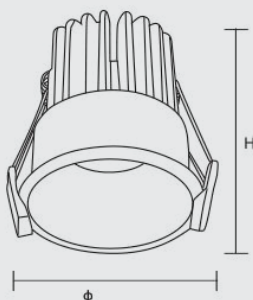

BEAM | SPOT LIGHT

PSSPL-7B-MP / PSSPL-12B-MP

PRODUCT DESCRIPTION

The Prosys Beam Spotlight is a high-performance recessed luminaire designed for precise, glare-free illumination. Its deep reflector design ensures excellent visual comfort by minimizing glare and providing a clean, focused light beam. Very heavy, good housing finish

LIFE HOURS : 50000H

PRODUCT DIMENSIONS

CERTIFICATIONS

BASIC DETAILS

- Wattage
7W | 12W
- Colour Temperature
3000K | 4000K | 6500K
- Input Voltage
AC 220-240V
- Frequency
50/60Hz
- Power Factor
0.9
- IP Rating
IP 20
- IK Rating
IK06
- CRI
≥80
- Cover
Clear Diffuser
- Material
Die Casting Aluminium
- Mounting
Recessed
- Body Finish
White / Black
- Operating Temp
0°C to 45°C

SELECTION TABLE

7W

Efficacy
90LM/W

Luminous
630Lm

Dimension
Ø50*H53mm

Cutout
Ø45mm

12W

Efficacy
90LM/W

Luminous
1080Lm

Dimension
Ø78*H82mm

Cutout
Ø75mm

OPTION ON REQUEST

 Beam Angle / Body Color / CRI

 Emergency Battery Backup

 Dimming Control     

 Tunable White