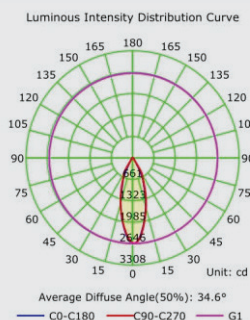

LIFE HOURS : 50000H

PRODUCT DIMENSIONS

CERTIFICATIONS

BASIC DETAILS

- Wattage
7W | 12W
- Colour Temperature
3000K | 4000K | 6500K
- Input Voltage
AC 220-240V
- Frequency
50/60Hz
- Power Factor
0.9
- IP Rating
IP 20
- IK Rating
IK06
- CRI
≥80
- Cover
Clear Diffuser
- Material
Die Casting Aluminium
- Mounting
Recessed
- Body Finish
White / Black
- Operating Temp
0°C to 45°C

SELECTION TABLE

7W

Efficacy
90LM/W

Luminous
630Lm

Dimension
Ø50*H53mm

Cutout
Ø45mm

12W

Efficacy
90LM/W

Luminous
1080Lm

Dimension
Ø78*H82mm

Cutout
Ø75mm

OPTION ON REQUEST

 Beam Angle / Body Color / CRI

 Emergency Battery Backup

 Dimming Control     

 Tunable White