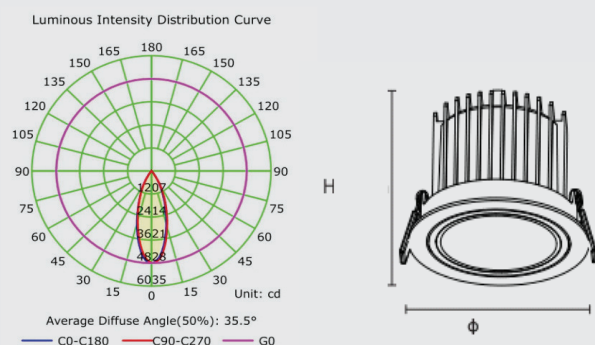

ASTRA | SPOT LIGHT

PSSPL-10A-MP | PSSPL-20A-MP
PSSPL-30A-MP

PRODUCT DESCRIPTION

The ASTRA Spotlight embodies the perfect fusion of power, precision, and elegance. Designed for modern architectural lighting, ASTRA delivers an exceptional beam quality that accentuates every detail with clarity and depth. Its refined form and advanced optical design make it a statement piece for interiors that demand sophistication and performance. Whether illuminating artworks, retail spaces, or contemporary living areas, ASTRA transforms light into an element of design.

LIFE HOURS : 50000H

PRODUCT DIMENSION

CERTIFICATIONS

BASIC DETAILS

- Wattage**
10W | 20W | 30W
- Colour Temperature**
3000K | 4000K | 6500K
- Operational Voltage**
AC 220-240V
- Frequency**
50/60Hz
- Power Factor**
0.9
- IP Rating**
IP 20
- Rated Output Voltage**
24-36V
- CRI**
≥80
- Material**
DIE CASTING ALUMINIUM
- Body Finish**
WHITE / BLACK
- Operating Temp**
0°C to 45°C

SELECTION TABLE

10W	20W	30W
Luminous 760Lm	Luminous 1500Lm	Luminous 2400Lm
Dimension Ø85mm*H65mm	Dimension Ø115mm*H70mm	Dimension Ø130mm*87mm
Cutout Ø75mm	Cutout Ø95mm	Cutout Ø115mm

OPTION ON REQUEST

- Beam Angle / Body Color / CRI
- Emergency Battery Backup
- Dimming Control     
- Tunable White