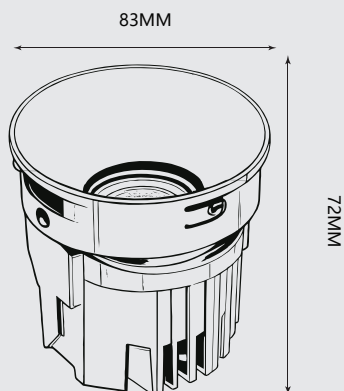

 **LIFE HOURS : 50000H**

PRODUCT DIMENSION

BASIC DETAILS

Wattage
7W | 12W

Colour Temperature
3000K | 4000K | 6400K

Luminous Flux
895 / 905 / 915 Lm

Voltage
100–265AC

Power Factor
>0.5

IP Rating
IP 20

CRI
>90

Material
PC, PA & Aluminium

Body Finish
White | Black | Rose Gold

LED Chip
Bridgelux

SELECTION TABLE

7W

Size in mm (W×H)
83mm × 51mm

Cutout
Ø75mm

Outer Dia
Dia 83 × 51mm

12W

Size in mm (W×H)
83mm × 72mm

Cutout
Ø75mm

Outer Dia
Dia 83 × 72mm

OPTION ON REQUEST

 Beam Angle 15°,24°,36° | Body Color | CRI