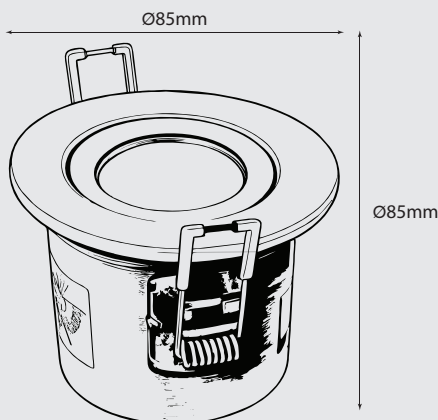

## SPOT LIGHT

P-SSPL-9

### PRODUCT DIMENSION

Beam Angle  
60°

Body Finish  
White

Environment  
Indoor

Material  
Aluminium + Iron

Mounting  
Concealed

IK Rating  
IK 07

Operating Temp  
-20°C to +35°C

Outer Dia  
Dia 85 × 85mm

IP Rating  
IP 65

Size Cutout  
74mm