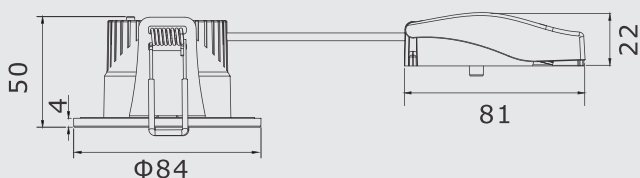

GALAXY | SPOT LIGHT

P-SSPL-7

PRODUCT DESCRIPTION

Introducing "Galaxy" – the epitome of advanced lighting design. With a built-in LED driver and an IP65 rating, "Galaxy" guarantees both durability and reliability, suitable for various environments. Its matte white finish adds a sleek touch to any setting. Experience exceptional brightness with "Galaxy" high lumen output. Customize your ambiance effortlessly with adjustable illumination ranging from warm 3000K to cool 6500K. The wide 60-degree beam angle ensures ample coverage for any space. Installation is a breeze with "Galaxy" three-way push-fit terminal, making it incredibly easy to fix securely. "Galaxy" offers convenience and versatility, making it the ideal choice for your lighting needs.

 **LIFE HOURS : 50000HRS**

MOUNTING INFORMATION IMAGE

BASIC DETAILS

Wattage
7W

Colour Temperature
3000K / 4000K / 6500K

Lumen/Watt
130 lm/W

Input Voltage
220–240VAC

Frequency
50/60Hz

Power Factor
>0.8

IP Rating
IP 65

Operating Temp
-20°C to +35°C

CRI
>80

Material
Iron + Plastic

Body Finish
White

	LED Chips OSRAM
	Beam Angle 60°
	IK Rating IK 07

Product Code	P-SSPL-7
Available Wattage	7W
Cutout Size	Dia 60 x 70 mm
Size	Ø85 x 60mm